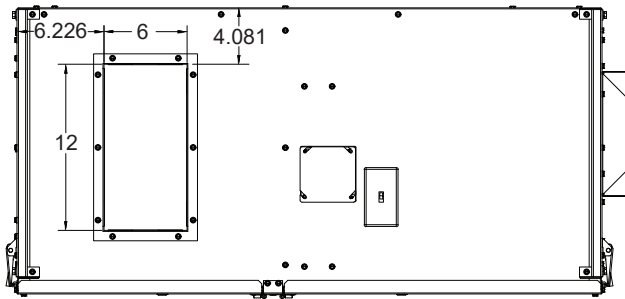

RRS ERV MODEL# 01-MC1000-01xE21 STAND ALONE INDOOR CONVERTIBLE W/ FIELD OPTIONS ONLY

Unit Data	
Model#	01-MC1000-01xE21
Voltage	208v - 230v / 1 Phase
CFM	650-1250
MCA - Stationary	15.08
OCPD - Stationary	20
Filter Size	20 x 20 x 2
Net Weight - lbs.	222
Shipping Weight - lbs.	270

Fresh / Exhaust Air Blower Data (208v-230v)	
Motor - hp Stationary	3/4
Wheel Size (dia x width) -in	DD 9 x 6A
Motor Speed -rpm	300-1800
Motor Speed(s)	Variable
Bearing Type	Sleeve
Full Load Amps - Stationary	6.7
Service Factor	1

Core Data	
Certification	AHRI 1060
Core Dimensions (L x W x H) in	22.6 x 22.6 x 20
Construction/Media	Washable Polymer Membrane

SIDE VIEW

FRONT VIEW

FOR LIST PRICES: FORM#

MAY 9, 2024 FORM# RSIMC1000E-1

SUPERSEDES: 06-05-20