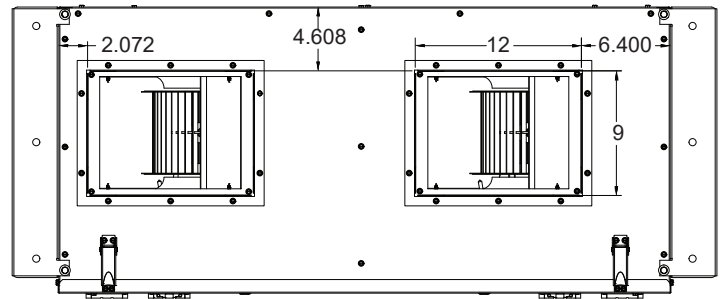

RRS ERV MODEL# 01-MC1000-01xE21 STAND ALONE INDOOR CONVERTIBLE W/ FIELD OPTIONS ONLY

Unit Data	
Model#	01-MC1000-01xE21
Voltage	208v - 230v / 1 Phase
CFM	650-1250
MCA - Stationary	15.08
OCPD - Stationary	20
Filter Size	20 x 20 x 2
Net Weight - lbs.	222
Shipping Weight - lbs.	270

Fresh / Exhaust Air Blower Data (208v-230v)	
Motor - hp Stationary	3/4
Wheel Size (dia x width) -in	DD 9 x 6A
Motor Speed -rpm	300-1800
Motor Speed(s)	Variable
Bearing Type	Sleeve
Full Load Amps - Stationary	6.7
Service Factor	1

Core Data	
Certification	AHRI 1060
Core Dimensions (L x W x H) in	22.6 x 22.6 x 20
Construction/Media	Washable Polymer Membrane

SIDE VIEW

FRONT VIEW

FOR LIST PRICES: FORM#

MAY 9, 2024 FORM# RSIMC1000E-1

SUPERSEDES: 06-05-20