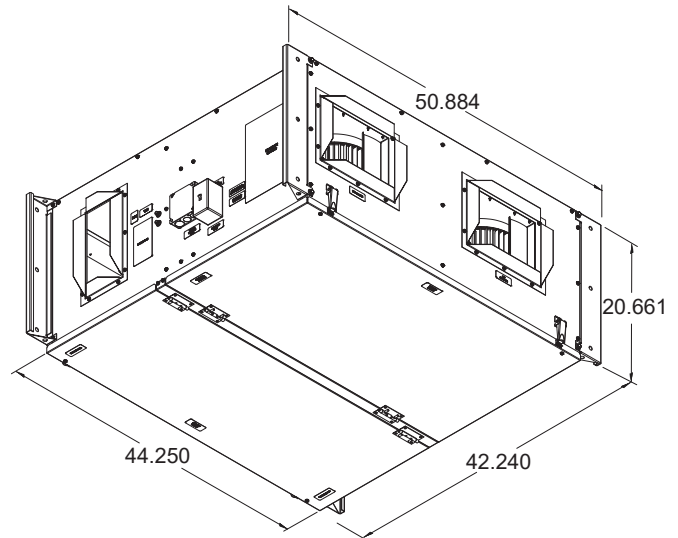

RRS ERV MODEL# 01-MC1000-01xE21 STAND ALONE INDOOR CONVERTIBLE W/ FIELD OPTIONS ONLY

Unit Data	
Model#	01-MC1000-01xE21
Voltage	208v - 230v / 1 Phase
CFM	650-1250
MCA - Stationary	15.08
OCPD - Stationary	20
Filter Size	20 x 20 x 2
Net Weight - lbs.	222
Shipping Weight - lbs.	270

Fresh / Exhaust Air Blower Data (208v-230v)	
Motor - hp Stationary	3/4
Wheel Size (dia x width) -in	DD 9 x 6A
Motor Speed -rpm	300-1800
Motor Speed(s)	Variable
Bearing Type	Sleeve
Full Load Amps - Stationary	6.7
Service Factor	1

Core Data	
Certification	AHRI 1060
Core Dimensions (L x W x H) in	22.6 x 22.6 x 20
Construction/Media	Washable Polymer Membrane

SIDE VIEW

FRONT VIEW

FOR LIST PRICES: FORM#

MAY 9, 2024 FORM# RSIMC1000E-1

SUPERSEDES: 06-05-20