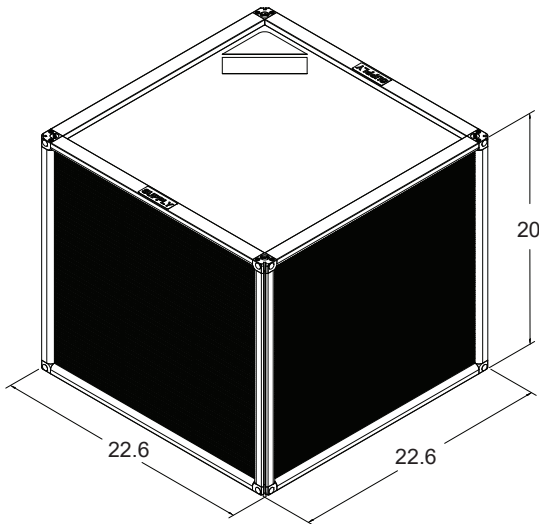

RRS ERV MODEL# 01-MC1000-01xE21 STAND ALONE INDOOR CONVERTIBLE W/ FIELD OPTIONS ONLY

Unit Data	
Model#	01-MC1000-01xE21
Voltage	208v - 230v / 1 Phase
CFM	650-1250
MCA - Stationary	15.08
OCPD - Stationary	20
Filter Size	20 x 20 x 2
Net Weight - lbs.	222
Shipping Weight - lbs.	270

Fresh / Exhaust Air Blower Data (208v-230v)	
Motor - hp Stationary	3/4
Wheel Size (dia x width) -in	DD 9 x 6A
Motor Speed -rpm	300-1800
Motor Speed(s)	Variable
Bearing Type	Sleeve
Full Load Amps - Stationary	6.7
Service Factor	1

Core Data	
Certification	AHRI 1060
Core Dimensions (L x W x H) in	22.6 x 22.6 x 20
Construction/Media	Washable Polymer Membrane

SIDE VIEW

FRONT VIEW

FOR LIST PRICES: FORM#

MAY 9, 2024 FORM# RSIMC1000E-1

SUPERSEDES: 06-05-20