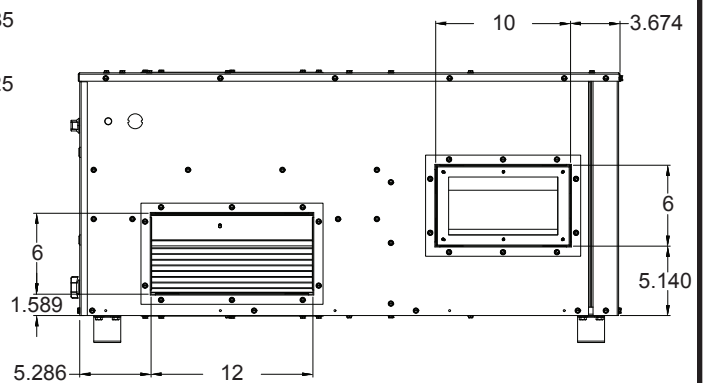

### RRS ERV MODEL# 01-C25-01xH01 / 21 STAND ALONE INDOOR CONVERTIBLE W/ FIELD OPTIONS ONLY

Unit Data		
Model#	01-C25-01xH01	01-C25-01xH21
Voltage	115v - 1 Phase	230v - 1 Phase
CFM	175-590	
MCA - Stationary	9.25	3.45
OCPD - Stationary	10	5
Filter Size	10 x 20 x 2	
Net Weight - lbs.	190	
Shipping Weight - lbs.	210	

Wheel Data		
Model#	01-C25-01xH01	01-C25-01xH21
Potential Volts	115v	230v
Motor Speed -rpm	1050	
Full Load Amps	0.7	0.3
Wheel Depth - in	1	
Wheel Diameter - in	19.3	
Construction / Media	One Piece / Polymeric	

Fresh / Exhaust Air Blower Data (115v)	
Motor - hp	1/5
Wheel Size (dia x width) -in	DD 5.5 x 6.3
Motor Speed -rpm	1625
Motor Speed(s)	2
Bearing Type	Sleeve
Full Load Amps	3.8
Service Factor	1

Fresh / Exhaust Air Blower Data (230v)	
Motor - hp Stationary	1/5
Wheel Size (dia x width) -in	DD 5.5 x 6.3
Motor Speed -rpm	1625
Motor Speed(s)	2
Bearing Type	Sleeve
Full Load Amps - Stationary	1.4
Service Factor	1