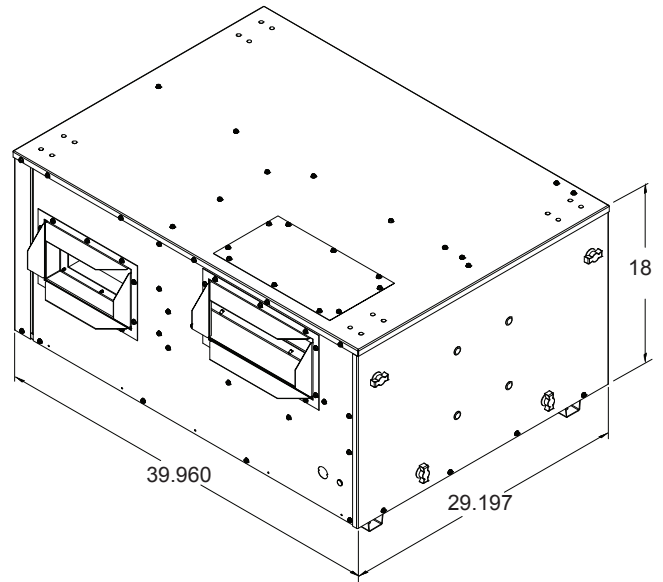

### RRS ERV MODEL# 01-C25-01xH01 / 21 STAND ALONE INDOOR CONVERTIBLE W/ FIELD OPTIONS ONLY

Unit Data		
Model#	01-C25-01xH01	01-C25-01xH21
Voltage	115v - 1 Phase	230v - 1 Phase
CFM	175-590	
MCA - Stationary	9.25	3.45
OCPD - Stationary	10	5
Filter Size	10 x 20 x 2	
Net Weight - lbs.	190	
Shipping Weight - lbs.	210	

Wheel Data		
Model#	01-C25-01xH01	01-C25-01xH21
Potential Volts	115v	230v
Motor Speed -rpm	1050	
Full Load Amps	0.7	0.3
Wheel Depth - in	1	
Wheel Diameter - in	19.3	
Construction / Media	One Piece / Polymeric	

Fresh / Exhaust Air Blower Data (115v)	
Motor - hp	1/5
Wheel Size (dia x width) -in	DD 5.5 x 6.3
Motor Speed -rpm	1625
Motor Speed(s)	2
Bearing Type	Sleeve
Full Load Amps	3.8
Service Factor	1

Fresh / Exhaust Air Blower Data (230v)	
Motor - hp Stationary	1/5
Wheel Size (dia x width) -in	DD 5.5 x 6.3
Motor Speed -rpm	1625
Motor Speed(s)	2
Bearing Type	Sleeve
Full Load Amps - Stationary	1.4
Service Factor	1