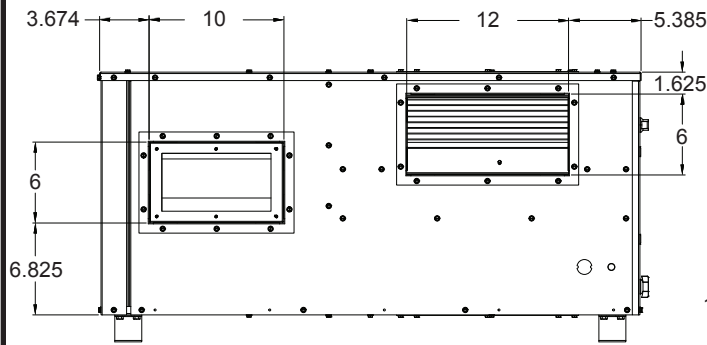

### RRS ERV MODEL# 01-C25-01xH01 / 21 STAND ALONE INDOOR CONVERTIBLE W/ FIELD OPTIONS ONLY

Unit Data		
Model#	01-C25-01xH01	01-C25-01xH21
Voltage	115v - 1 Phase	230v - 1 Phase
CFM	175-590	
MCA - Stationary	9.25	3.45
OCPD - Stationary	10	5
Filter Size	10 x 20 x 2	
Net Weight - lbs.	190	
Shipping Weight - lbs.	210	

Wheel Data		
Model#	01-C25-01xH01	01-C25-01xH21
Potential Volts	115v	230v
Motor Speed -rpm	1050	
Full Load Amps	0.7	0.3
Wheel Depth - in	1	
Wheel Diameter - in	19.3	
Construction / Media	One Piece / Polymeric	

Fresh / Exhaust Air Blower Data (115v)	
Motor - hp	1/5
Wheel Size (dia x width) -in	DD 5.5 x 6.3
Motor Speed -rpm	1625
Motor Speed(s)	2
Bearing Type	Sleeve
Full Load Amps	3.8
Service Factor	1

Fresh / Exhaust Air Blower Data (230v)	
Motor - hp Stationary	1/5
Wheel Size (dia x width) -in	DD 5.5 x 6.3
Motor Speed -rpm	1625
Motor Speed(s)	2
Bearing Type	Sleeve
Full Load Amps - Stationary	1.4
Service Factor	1