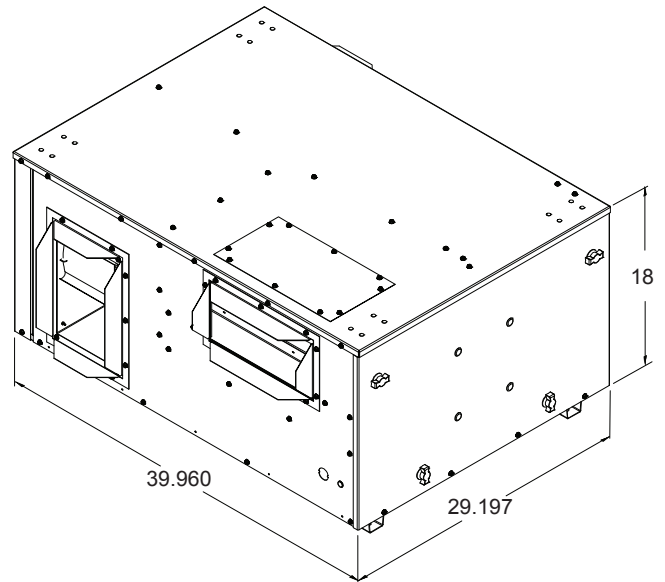

RRS ERV MODEL# 01-C45-01xH01 / 21 STAND ALONE INDOOR CONVERTIBLE W/ FIELD OPTIONS ONLY

Unit Data		
Model#	01-C45-01xH01	01-C45-01xH21
Voltage	115v - 1 Phase	230v - 1 Phase
CFM	360-680	
MCA - Stationary	14.65	7.95
OCPD - Stationary	20	15
Filter Size	10 x 20 x 2	
Net Weight - lbs.	190	
Shipping Weight - lbs.	210	

Wheel Data		
Model#	01-C45-01xH01	01-C45-01xH21
Potential Volts	115v	230v
Motor Speed -rpm	1050	
Full Load Amps	0.7	0.3
Wheel Depth - in	2	
Wheel Diameter - in	19.3	
Construction / Media	One Piece / Polymeric	

Fresh / Exhaust Air Blower Data (115v)	
Motor - hp	1/3
Wheel Size (dia x width) -in	DD 9 x 4AT
Motor Speed -rpm	1625
Motor Speed(s)	3
Bearing Type	Sleeve
Full Load Amps	4.0 (6.2 Max)
Service Factor	1

Fresh / Exhaust Air Blower Data (230v)	
Motor - hp Stationary	1/3
Wheel Size (dia x width) -in	DD 9 x 4AT
Motor Speed -rpm	1625
Motor Speed(s)	3
Bearing Type	Sleeve
Full Load Amps - Stationary	2.0 (3.4 Max)
Service Factor	1