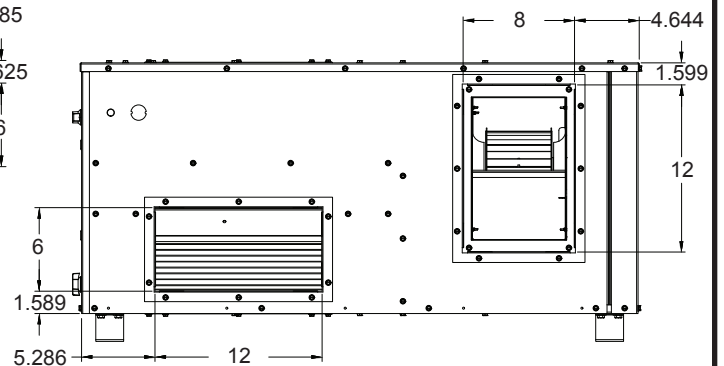

RRS ERV MODEL# 01-C45-01xH01 / 21 STAND ALONE INDOOR CONVERTIBLE W/ FIELD OPTIONS ONLY

Unit Data		
Model#	01-C45-01xH01	01-C45-01xH21
Voltage	115v - 1 Phase	230v - 1 Phase
CFM	360-680	
MCA - Stationary	14.65	7.95
OCPD - Stationary	20	15
Filter Size	10 x 20 x 2	
Net Weight - lbs.	190	
Shipping Weight - lbs.	210	

Wheel Data		
Model#	01-C45-01xH01	01-C45-01xH21
Potential Volts	115v	230v
Motor Speed -rpm	1050	
Full Load Amps	0.7	0.3
Wheel Depth - in	2	
Wheel Diameter - in	19.3	
Construction / Media	One Piece / Polymeric	

Fresh / Exhaust Air Blower Data (115v)	
Motor - hp	1/3
Wheel Size (dia x width) -in	DD 9 x 4AT
Motor Speed -rpm	1625
Motor Speed(s)	3
Bearing Type	Sleeve
Full Load Amps	4.0 (6.2 Max)
Service Factor	1

Fresh / Exhaust Air Blower Data (230v)	
Motor - hp Stationary	1/3
Wheel Size (dia x width) -in	DD 9 x 4AT
Motor Speed -rpm	1625
Motor Speed(s)	3
Bearing Type	Sleeve
Full Load Amps - Stationary	2.0 (3.4 Max)
Service Factor	1