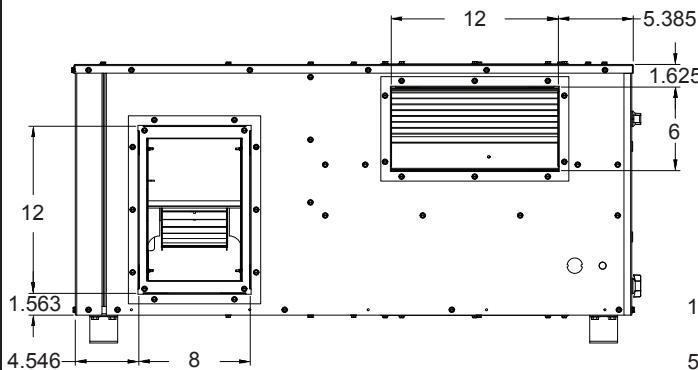

RRS ERV MODEL# 01-C45-01xH01 / 21 STAND ALONE INDOOR CONVERTIBLE W/ FIELD OPTIONS ONLY

Unit Data		
Model#	01-C45-01xH01	01-C45-01xH21
Voltage	115v - 1 Phase	230v - 1 Phase
CFM	360-680	
MCA - Stationary	14.65	7.95
OCPD - Stationary	20	15
Filter Size	10 x 20 x 2	
Net Weight - lbs.	190	
Shipping Weight - lbs.	210	

Wheel Data		
Model#	01-C45-01xH01	01-C45-01xH21
Potential Volts	115v	230v
Motor Speed -rpm	1050	
Full Load Amps	0.7	0.3
Wheel Depth - in	2	
Wheel Diameter - in	19.3	
Construction / Media	One Piece / Polymeric	

Fresh / Exhaust Air Blower Data (115v)	
Motor - hp	1/3
Wheel Size (dia x width) -in	DD 9 x 4AT
Motor Speed -rpm	1625
Motor Speed(s)	3
Bearing Type	Sleeve
Full Load Amps	4.0 (6.2 Max)
Service Factor	1

Fresh / Exhaust Air Blower Data (230v)	
Motor - hp Stationary	1/3
Wheel Size (dia x width) -in	DD 9 x 4AT
Motor Speed -rpm	1625
Motor Speed(s)	3
Bearing Type	Sleeve
Full Load Amps - Stationary	2.0 (3.4 Max)
Service Factor	1